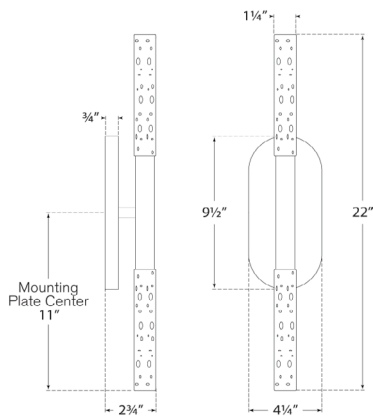

Rousseau Medium Vanity Sconce

KW2282PN-SG

Materials Shown

Polished Nickel With Seeded Glass

Available in

Antique-Burnished Brass With Etched Crystal

Antique-Burnished Brass With Seeded Glass

Bronze With Etched Crystal

Bronze With Seeded Glass

Polished Nickel With Etched Crystal

Polished Nickel With Seeded Glass

Antique-Burnished Brass

Bronze

Polished Nickel

Dimensions

Height: 22"

Width: 4.25"

Extension: 2.75"

Backplate: 4.25" x 9.5" Oval

Socket

Dedicated LED

Wattage

9w (750lm)

Weight

6 lbs