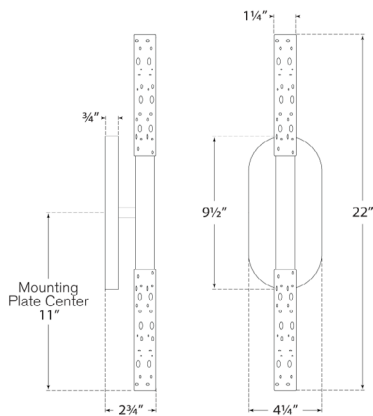

Rousseau Medium Vanity Sconce

KW2282AB-EC

Materials Shown

Antique-Burnished Brass With Etched Crystal

Available in

- **Antique-Burnished Brass With Etched Crystal**
- **Antique-Burnished Brass With Seeded Glass**
- **Bronze With Etched Crystal**
- **Bronze With Seeded Glass**
- **Polished Nickel With Etched Crystal**
- **Polished Nickel With Seeded Glass**
- **Antique-Burnished Brass**
- **Bronze**
- **Polished Nickel**

Dimensions

Height: 22"
Width: 4.25"
Extension: 2.75"
Backplate: 4.25" x 9.5" Oval

Socket

Dedicated LED

Wattage

9w (750lm)

Weight

6 lbs