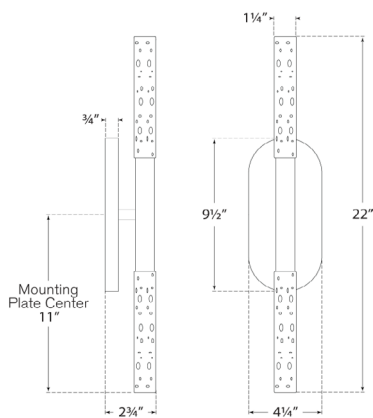

Rousseau Medium Vanity Sconce

KW2282PN-CG

Materials Shown

Polished Nickel

Available in

Antique-Burnished Brass With Etched Crystal

Antique-Burnished Brass With Seeded Glass

Bronze With Etched Crystal

Bronze With Seeded Glass

Polished Nickel With Etched Crystal

Polished Nickel With Seeded Glass

Antique-Burnished Brass

Bronze

Polished Nickel

Dimensions

Height: 10.25"

Width: 4.25"

Extension: 3"

Backplate: 4.25" x 9.5" Oval

Socket

Dedicated LED

Wattage

9w (1000lm)

Weight

7 lbs