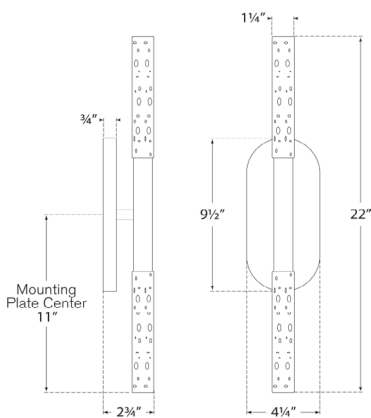

Rousseau Medium Vanity Sconce

KW2282PN-EC

Materials Shown

Polished Nickel With Etched Crystal

Available in

Antique-Burnished Brass With Etched Crystal

Antique-Burnished Brass With Seeded Glass

Bronze With Etched Crystal

Bronze With Seeded Glass

Polished Nickel With Etched Crystal

Polished Nickel With Seeded Glass

Antique-Burnished Brass

Bronze

Polished Nickel

Dimensions

Height: 22"

Width: 4.25"

Extension: 2.75"

Backplate: 4.25" x 9.5" Oval

Socket

Dedicated LED

Wattage

9w (750lm)

Weight

6 lbs