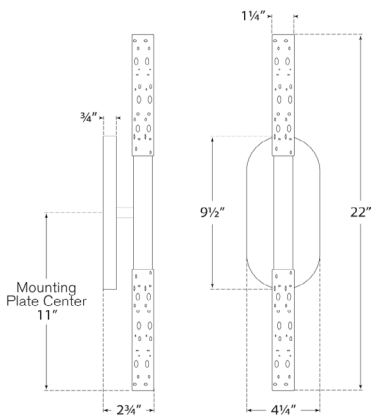

Rousseau Medium Vanity Sconce

KW2282BZ-SG

Materials Shown

Bronze With Seeded Glass

Available in

Antique-Burnished Brass With Etched Crystal

Antique-Burnished Brass With Seeded Glass

Bronze With Etched Crystal

Bronze With Seeded Glass

Polished Nickel With Etched Crystal

Polished Nickel With Seeded Glass

Antique-Burnished Brass

Bronze

Polished Nickel

Dimensions

Height: 22"

Width: 4.25"

Extension: 2.75"

Backplate: 4.25" x 9.5" Oval

Socket

Dedicated LED

Wattage

9w (750lm)

Weight

6 lbs