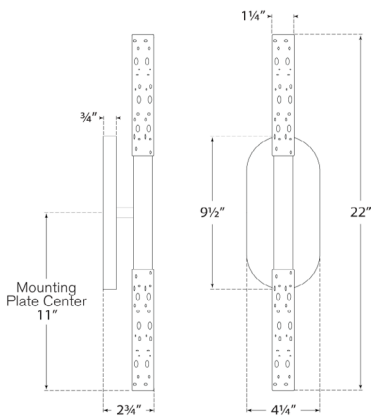

Rousseau Medium Vanity Sconce

KW2282AB-ECG

Materials Shown

Antique-Burnished Brass

Available in

Antique-Burnished Brass With Etched Crystal

Antique-Burnished Brass With Seeded Glass

Bronze With Etched Crystal

Bronze With Seeded Glass

Polished Nickel With Etched Crystal

Polished Nickel With Seeded Glass

Antique-Burnished Brass

Bronze

Polished Nickel

Dimensions

Height: 10.25"

Width: 4.25"

Extension: 3"

Backplate: 4.25" x 9.5" Oval

Socket

Dedicated LED

Wattage

9w (1000lm)

Weight

7 lbs