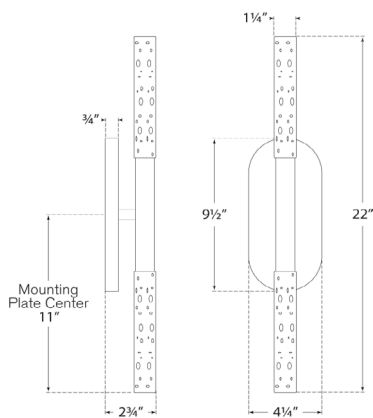

Rousseau Medium Vanity Sconce

KW2282BZ-ECG

Materials Shown

Bronze

Available in

Antique-Burnished Brass With Etched Crystal

Antique-Burnished Brass With Seeded Glass

Bronze With Etched Crystal

Bronze With Seeded Glass

Polished Nickel With Etched Crystal

Polished Nickel With Seeded Glass

Antique-Burnished Brass

Bronze

Polished Nickel

Dimensions

Height: 10.25"

Width: 4.25"

Extension: 3"

Backplate: 4.25" x 9.5" Oval

Socket

Dedicated LED

Wattage

9w (1000lm)

Weight

7 lbs