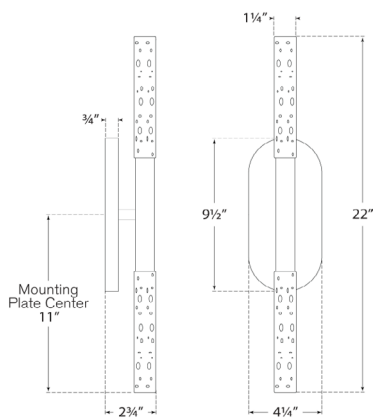

Rousseau Medium Vanity Sconce

KW2282BZ-CG

Materials Shown

Bronze

Available in

Antique-Burnished Brass With Etched Crystal

Antique-Burnished Brass With Seeded Glass

Bronze With Etched Crystal

Bronze With Seeded Glass

Polished Nickel With Etched Crystal

Polished Nickel With Seeded Glass

Antique-Burnished Brass

Bronze

Polished Nickel

Dimensions

Height: 10.25"

Width: 4.25"

Extension: 3"

Backplate: 4.25" x 9.5" Oval

Socket

Dedicated LED

Wattage

9w (1000lm)

Weight

7 lbs