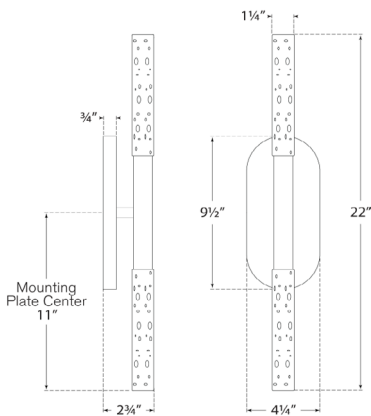

Rousseau Medium Vanity Sconce

KW2282AB-SG

Materials Shown

Antique-Burnished Brass With Seeded Glass

Available in

- **Antique-Burnished Brass With Etched Crystal**
- **Antique-Burnished Brass With Seeded Glass**
- **Bronze With Etched Crystal**
- **Bronze With Seeded Glass**
- **Polished Nickel With Etched Crystal**
- **Polished Nickel With Seeded Glass**
- **Antique-Burnished Brass**
- **Bronze**
- **Polished Nickel**

Dimensions

Height: 22"
Width: 4.25"
Extension: 2.75"
Backplate: 4.25" x 9.5" Oval

Socket

Dedicated LED

Wattage

9w (750lm)

Weight

6 lbs